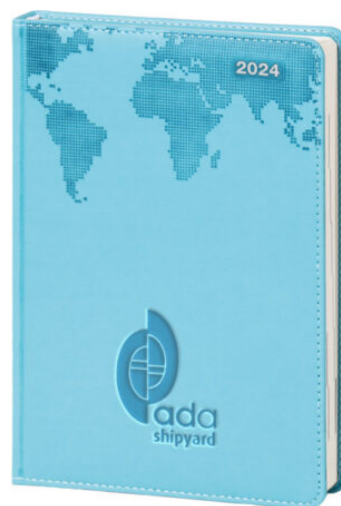

## AGENDAS

**5542- UNDATED AGENDA  
15X21 CM**

[See Product on Website](#)

**5541 - DAILY AGENDA - 17  
X 24 CM**

[See Product on Website](#)

**5540 - DAILY AGENDA - 17  
X 24 CM**

[See Product on Website](#)

**5535 - AGENDA - 16 X 24  
CM**

[See Product on Website](#)

**5533 - AGENDA - 16.5 X 22  
CM**

[See Product on Website](#)

**5532 - AGENDA - 17 X 24  
CM**

[See Product on Website](#)

**5531 - AGENDA - 17 X 24  
CM**

[See Product on Website](#)

**5529 - DAILY AGENDA - 20  
X 28 CM**

[See Product on Website](#)

**5528 - AGENDA - 17 X 24  
CM**

[See Product on Website](#)

**5524 - AGENDA - 17.5 X  
23.5 CM**

[See Product on Website](#)

**5523 - AGENDA - 17 X 24  
CM**

[See Product on Website](#)

**5521 - AGENDA - 17 X 24  
CM**

[See Product on Website](#)

**5520 - AGENDA - 18 X 23.7  
CM**

[See Product on Website](#)