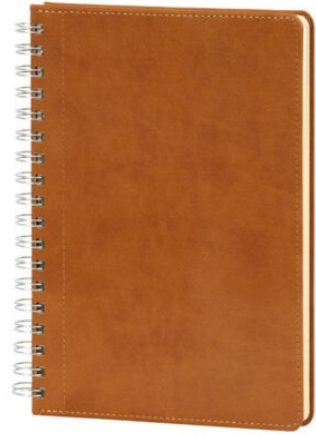

AGENDAS

**5542- UNDATED AGENDA
15X21 CM**

[See Product on Website](#)

**5541 - DAILY AGENDA - 17
X 24 CM**

[See Product on Website](#)

**5540 - DAILY AGENDA - 17
X 24 CM**

[See Product on Website](#)

**5539 - ORGANIZER WITH
MECHANISM - 15 X 21 CM**

[See Product on Website](#)

**5538 - AGENDA - 15 X 21
CM**

[See Product on Website](#)

**5537 - CHECKERED
AGENDA - 17 X 24 CM**

[See Product on Website](#)

**5535 - AGENDA - 16 X 24
CM**

[See Product on Website](#)

**5533 - AGENDA - 16.5 X 22
CM**

[See Product on Website](#)

**5532 - AGENDA - 17 X 24
CM**

[See Product on Website](#)

**5531 - AGENDA - 17 X 24
CM**

[See Product on Website](#)

**5529 - DAILY AGENDA - 20
X 28 CM**

[See Product on Website](#)

**5528 - AGENDA - 17 X 24
CM**

[See Product on Website](#)

**5524 - AGENDA - 17.5 X
23.5 CM**

[See Product on Website](#)

**5523 - AGENDA - 17 X 24
CM**

[See Product on Website](#)